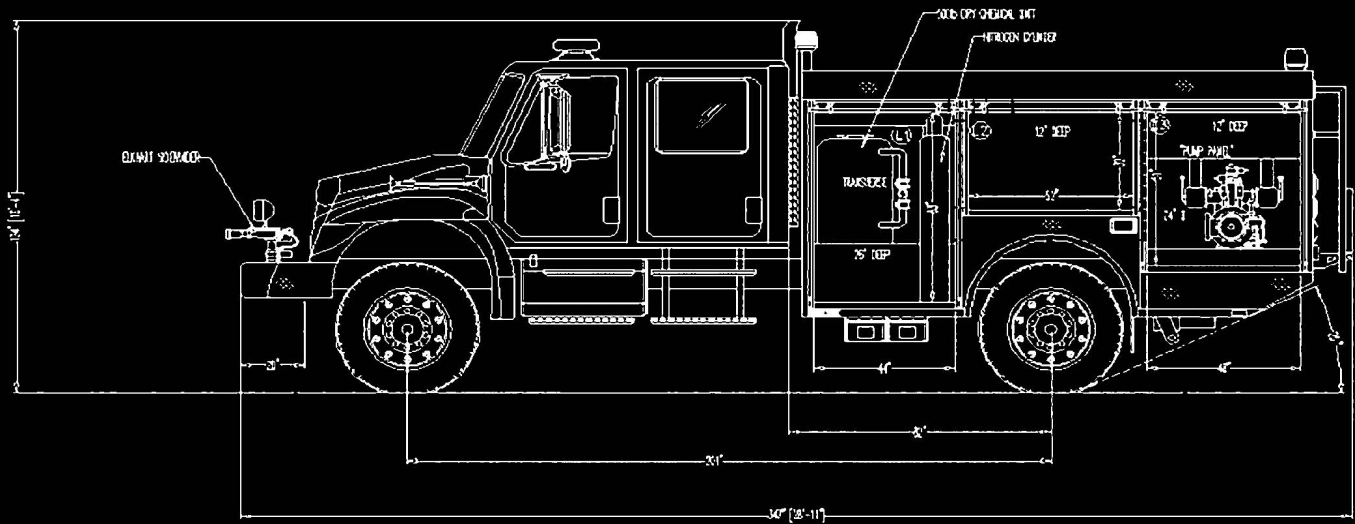

AIRWOLF C3

ARFF VEHICLES

WWW.ROSENBAUERAMERICA.COM

AIRWOLF C3 CHASSIS:

- ▶ International HV507 4x4 2-door Cab and Chassis
- ▶ 330 HP Diesel Engine
- ▶ Allison 3000 5-Speed Transmission
- ▶ 325 Amp Alternator
- ▶ Power/Heated Mirrors
- ▶ 36,000 GVW
- ▶ Acceleration 0-50 mph Within 30 Seconds

AIRWOLF C3 OPTIONS:

- ▶ 4-Door Cab
- ▶ 460 lb. Halotron System
- ▶ 1 3/4" Pre-Connect Discharges
- ▶ 2 1/2" Discharges
- ▶ Compressed Air Foam System (CAFS)
- ▶ Winterization System
- ▶ Pintle Hook
- ▶ 6 to 10 KW Hydraulic Generator
- ▶ 110 Volt Telescoping Scene Lighting
- ▶ NFPA 1901 Ladder Storage
- ▶ LED Scene Lights to Body and Firefighting System
- ▶ 12,000 lb. Winch
- ▶ In Cab Storage Cabinet

BODY AND FIREFIGHTING SYSTEM:

- ▶ 500 Gallon Water Tank
- ▶ 60 Gallon Foam Tank
- ▶ 500 GPM Separate Engine Driven Pump
- ▶ Rosenbauer 7100 Bumper Turret
- ▶ One (1) Twin Agent Booster Reel
- ▶ 500 lb. Dry Chemical System
- ▶ LED Warning Lights
- ▶ Foam Proportioning of 1, 3, and 6%