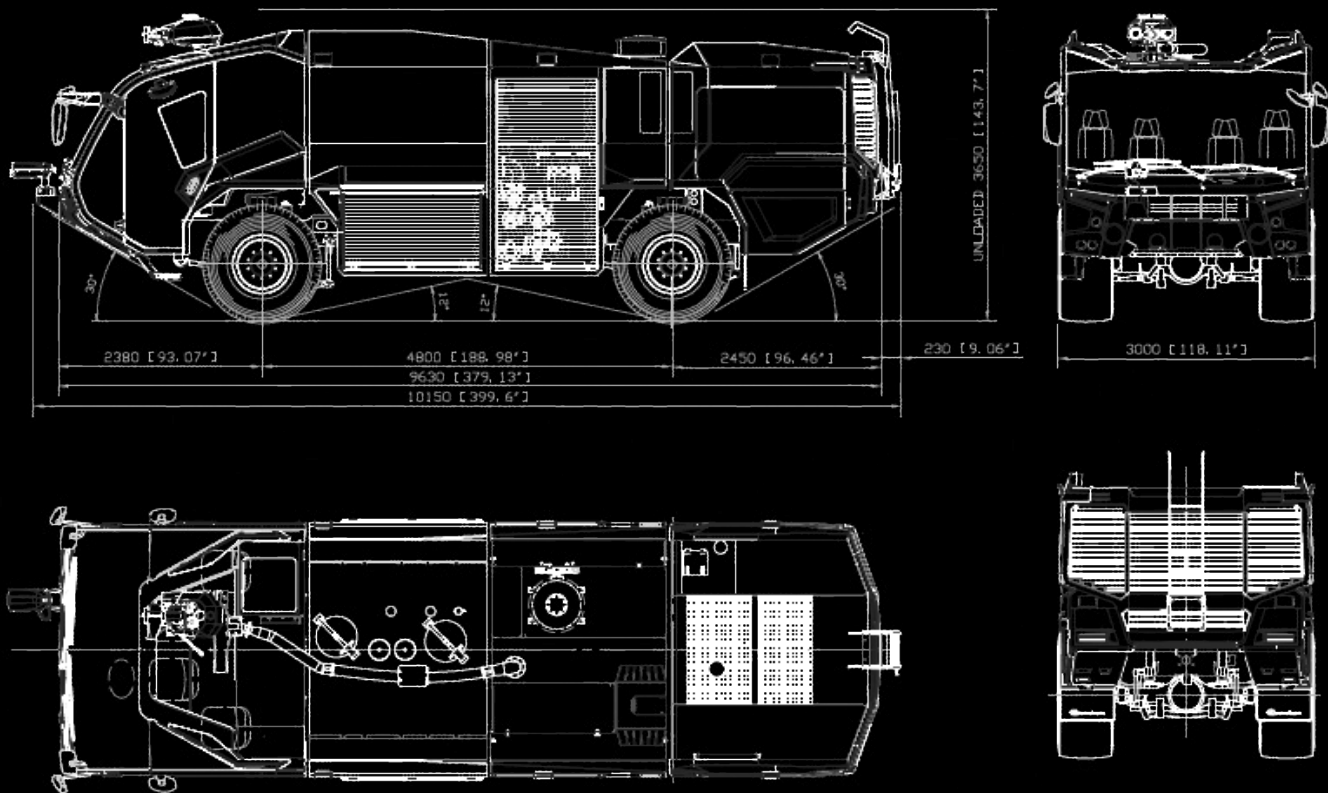

**PANTHER
4X4**

ARFF VEHICLES

WWW.ROSENBAUERAMERICA.COM

CHASSIS & CAB:

- ▶ Tubular Chassis Frame Rails
- ▶ Volvo 700 HP D16 Industrial Engine
- ▶ Twin Disc 6 Speed Electronic Transmission
- ▶ High Performance Coil Spring Suspension (HPCS)
- ▶ Differential Locks for Front and Rear Axles
- ▶ Top Speed Approx. 70 MPH (Fully Loaded)
- ▶ Acceleration 0-50 MPH/25 Sec (Fully Loaded)
- ▶ On Board Battery Charger
- ▶ Monitoring and Data Acquisition System (MADAS)
- ▶ 105 Cubic Ft of Windshield Visibility
- ▶ Seating for Up to 6 Personnel
- ▶ Flip Up Center Console
- ▶ Flip Up Dashboard Camera Monitors

BODY & FIREFIGHTING SYSTEM:

- ▶ 1585 Gallon Water Tank
- ▶ 200 Gallon Foam Tank
- ▶ Rosenbauer N80 2100 GPM Pump
- ▶ Rosenbauer RM35 Turrets Including Hydrochem
- ▶ Single or Twin Agent Booster Reel
- ▶ Two (2) 1 3/4" Pre-Connect Handlines
- ▶ Windshield Deluge System
- ▶ 500 lb. Dry Chemical or Halotron Systems
- ▶ LED Integrated Warning Lights
- ▶ Full Firefighting Structural Panel
- ▶ Automatic Foam Selection of 1% thru 9%
- ▶ Weight of 57,000 lbs (Full Agent and Equipment)
- ▶ Onboard Generator Systems