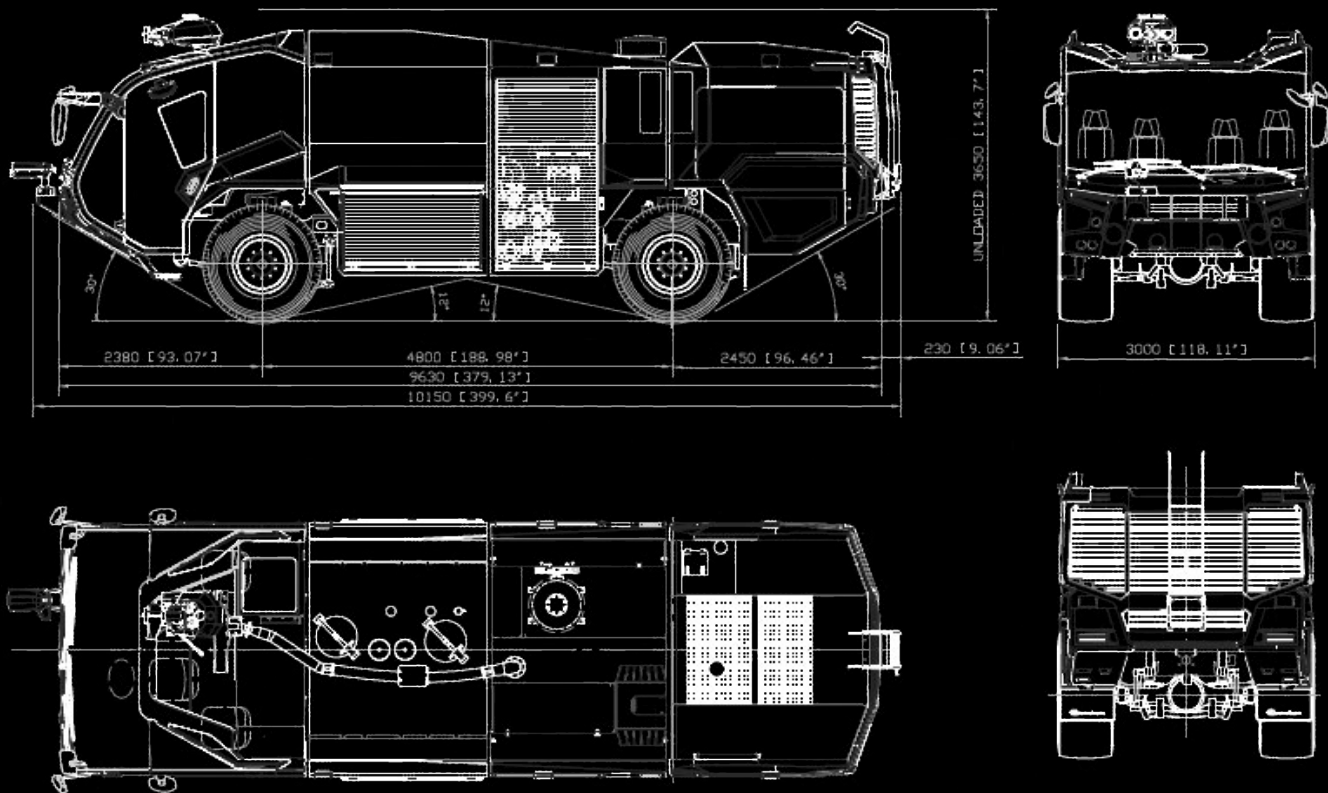

**PANTHER
4X4**

ARRFF VEHICLES

WWW.ROSENBAUERAMERICA.COM

CHASSIS & CAB:

- ▶ Tubular Chassis Frame Rails
- ▶ Volvo 700 HP D16 Industrial Engine
- ▶ Twin Disc 6 Speed Electronic Transmission
- ▶ High Performance Coil Spring Suspension (HPCS)
- ▶ Differential Locks for Front and Rear Axles
- ▶ Top Speed Approx. 70 MPH (Fully Loaded)
- ▶ Acceleration 0-50 MPH/25 Sec (Fully Loaded)
- ▶ On Board Battery Charger
- ▶ Monitoring and Data Acquisition System (MADAS)
- ▶ 105 Cubic Ft of Windshield Visibility
- ▶ Seating for Up to 6 Personnel
- ▶ Flip Up Center Console
- ▶ Flip Up Dashboard Camera Monitors

BODY & FIREFIGHTING SYSTEM:

- ▶ 1585 Gallon Water Tank
- ▶ 200 Gallon Foam Tank
- ▶ Rosenbauer N80 2100 GPM Pump
- ▶ Rosenbauer RM35 Turrets Including Hydrochem
- ▶ Single or Twin Agent Booster Reel
- ▶ Two (2) 1 3/4" Pre-Connect Handlines
- ▶ Windshield Deluge System
- ▶ 500 lb. Dry Chemical or Halotron Systems
- ▶ LED Integrated Warning Lights
- ▶ Full Firefighting Structural Panel
- ▶ Automatic Foam Selection of 1% thru 9%
- ▶ Weight of 57,000 lbs (Full Agent and Equipment)
- ▶ Onboard Generator Systems